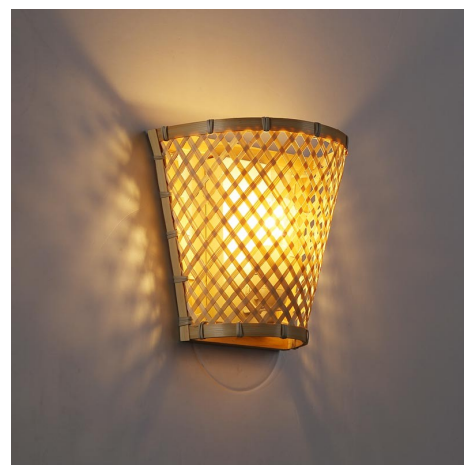

Wicker wall sconce "Pani".

Ref. LM166

Rustic wall lamp, handcrafted in wicker fibers. Its original weaving allows to diffuse the light in a subtle way, giving rise to warm and cozy atmospheres. It is a perfect element to complement the main lighting of any interior room.** It admits E27 bulb - Not included**.

Datos del producto

Nominal Voltage (V)	220 - 240 V/AC
Frequency (Hz)	50 - 60
Socket	E27
Dimensions (mm) LxIxh	200 x 130 x 200 mm
Material	Wicker
IP	IP20
Certificates	CE, ROHS
Warranty	According to legal guarantee: 2 years
Maximum power (W)	40W