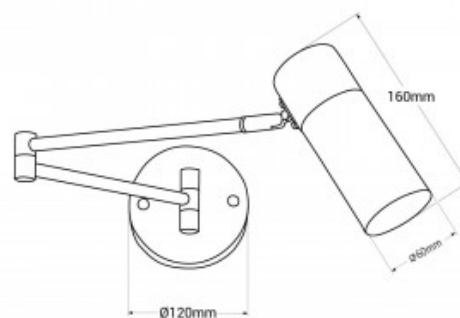

Nordic swing arm wall light "LOGAN" - E27 G45

Ref. LN1302

Swing arm wall lamp "LOGAN", Nordic style, modern and minimalist. Made of aluminum and wood with high quality finishes. In addition to its aesthetic qualities, this wall lamp offers great functionality, thanks to its swing arm and 360° adjustable head. Available in white and black. **E27 G45 LED bulb - Not included**

Product data

Nominal Voltage (V)	220 - 240 V/AC
Socket	E27 G45
Material	Aluminium, Wood
Use Outdoor	No
IP	IP20
Certificates	CE, ROHS
Warranty	According to legal guarantee: 2 years
Maximum power (W)	40W
Style	Nordic