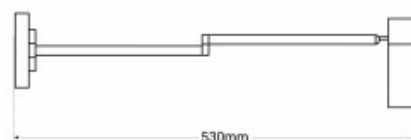

Nordic swing arm wall light "LOGAN" - E27 G45

Ref. LN1302

Swing arm wall lamp "LOGAN", Nordic style, modern and minimalist. Made of aluminum and wood with high quality finishes. In addition to its aesthetic qualities, this wall lamp offers great functionality, thanks to its swing arm and 360° adjustable head. Available in white and black. **E27 G45 LED bulb - Not included**

Product data

Nominal Voltage (V)	220 - 240 V/AC
Socket	E27 G45
Material	Aluminium, Wood
Use Outdoor	No
IP	IP20
Certificates	CE, ROHS
Warranty	According to legal guarantee: 2 years
Maximum power (W)	40W
Style	Nordic