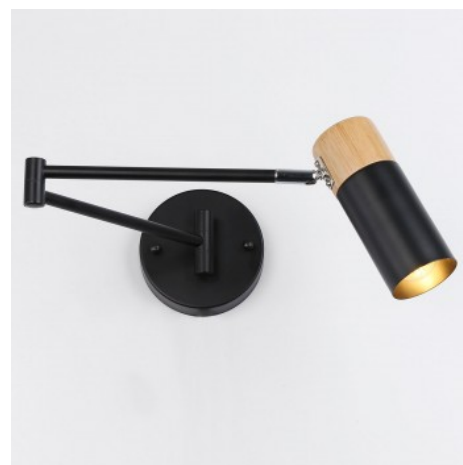

Nordic swing arm wall light "LOGAN" - E27 G45

Ref. LN1302

Swing arm wall lamp "LOGAN", Nordic style, modern and minimalist. Made of aluminum and wood with high quality finishes. In addition to its aesthetic qualities, this wall lamp offers great functionality, thanks to its swing arm and 360° adjustable head. Available in white and black. **E27 G45 LED bulb - Not included**

Product data

Nominal Voltage (V)	220 - 240 V/AC
Socket	E27 G45
Material	Aluminium, Wood
Use Outdoor	No
IP	IP20
Certificates	CE, ROHS
Warranty	According to legal guarantee: 2 years
Maximum power (W)	40W
Style	Nordic

Product variants

Reference

Attributes

LN1302-B

Colour - White

LN1302-N

Colour - Black