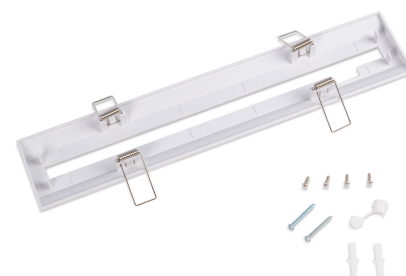

## Recessed permanent emergency light with "Toilets" pictogram

### Ref. K-B1063-BAÑOS

Recessed permanent emergency light with acetate pictogram indicating the location of the restrooms. This luminaire remains on at all times, even in the event of a power outage, offering up to 3 hours of autonomy. With LED operation indicator. It's recessed into the ceiling and comes with everything needed for installation.

### Datos del producto

Hue	Cool white
LED Type	SMD 2835
Nominal Voltage (V)	220 - 240 V/AC
Frequency (Hz)	50 - 60
Use Outdoor	No
IP	IP20
Certificates	CE, ROHS
Warranty	According to legal guarantee: 2 years
Mounting	Recessed
Battery Type	3.7V