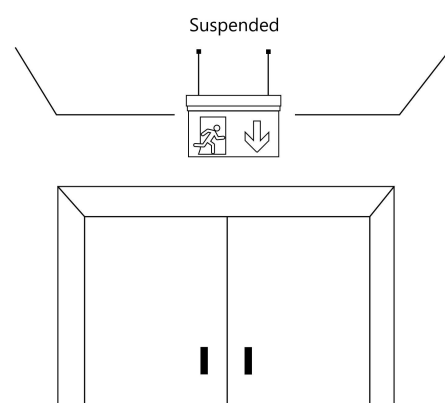

Hanging permanent emergency light with "Toilets" pictogram

Ref. K-B1062-BAÑOS

Hanging permanent emergency light with acetate pictogram indicating the location of the restrooms. This luminaire remains on at all times, even in the event of a power outage, offering up to 3 hours of autonomy. With LED operation indicator. Its installation on the ceiling or wall is simple and includes all the necessary elements for it.

Datos del producto

Hue	Cool white
LED Type	SMD 2835
Nominal Voltage (V)	220 - 240 V/AC
Frequency (Hz)	50 - 60
Use Outdoor	No
IP	IP20
Certificates	CE, ROHS
Warranty	According to legal guarantee: 2 years
Mounting	Suspension
Battery Type	3.7V