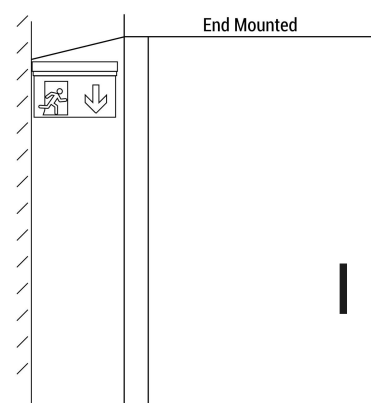

Permanent emergency light with "Up arrow" pictogram

Ref. K-B1061-UPARROW

Surface-mounted permanent emergency light with acetate pictogram indicating the location of the exit. This luminaire remains on at all times, even in the event of a power outage, offering up to 3 hours of autonomy. With LED operation indicator. Its installation on the ceiling or wall is simple and includes all the necessary elements for it.

Datos del producto

Hue	Cool white
LED Type	SMD 2835
Nominal Voltage (V)	220 - 240 V/AC
Frequency (Hz)	50 - 60
Use Outdoor	No
IP	IP20
Certificates	CE, ROHS
Warranty	According to legal guarantee: 2 years
Mounting	Surface
Battery Type	3.7V