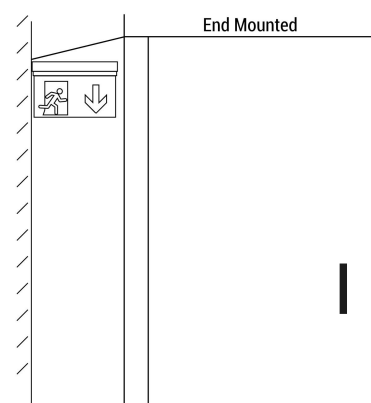

Permanent emergency light with "Fire extinguisher" pictogram

Ref. K-B1061-MATAFUEGO

Surface-mounted permanent emergency light with acetate pictogram indicating the location of the fire extinguisher. This luminaire remains on at all times, even in the event of a power outage, offering up to 3 hours of autonomy. With LED operation indicator. Its installation on the ceiling or wall is simple and includes all the necessary elements for it.

Datos del producto

Hue	Cool white
LED Type	SMD 2835
Nominal Voltage (V)	220 - 240 V/AC
Frequency (Hz)	50 - 60
Use Outdoor	No
IP	IP20
Certificates	CE, ROHS
Warranty	According to legal guarantee: 2 years
Mounting	Surface
Battery Type	3.7V