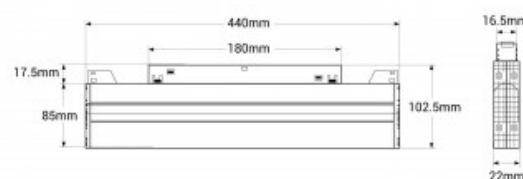

12W

Adjustable linear track light - RGB + CCT - 12W - UGR18 - Mi Light

Ref. MG5-12F-RF

12W magnetic track light featuring modern design and great versatility. It's easily installed by pressing the base onto the track, without the need for tools. It offers multiple colour options thanks to its RGB system, and its CCT system allows adjusting the white temperature from warm white to cool white. Colour, hue, brightness, and saturation control are performed via a compatible "Mi Light" remote control (not included). Its low glare index (UGR18) ensures a high level of visual comfort for users.

Product data

Hue	RGB+CCT
Kelvin (K)	4000, 2700, 6500
Lumens (Lm)	900
Efficiency (Lm/w)	75
CRI	80-85
Beam angle (°)	24
UGR	UGR18
Power (W)	12
Nominal Voltage (V)	48V
Orientable	Yes
Dimensions (mm) LxH	440x102.5x22
Use Outdoor	No
IP	IP20
Temperature range	-10~40°C
Energy efficiency class	F
Certificates	CE, ROHS
Warranty	According to legal guarantee: 2 years
Connectivity	Radiofrequency

Track Type	Magnetic
Control Distance	25m
