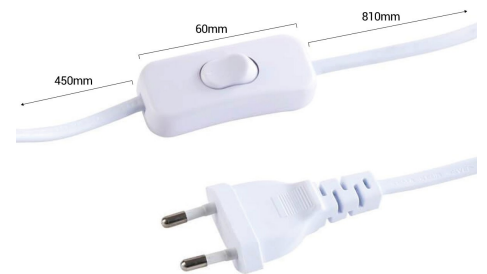

## Modern table lamp "Capta" - E27

### Ref. L4040-M

The "Capta" table lamp is a true work of art that combines functionality and style. Its unique, abstract design makes it a stunning centerpiece for any home space. In addition to its aesthetic beauty, this lamp also provides soft and pleasant illumination. **\*\*E27 socket - Bulb not included\*\***.