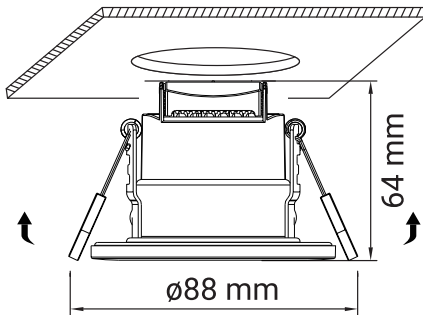

6W DOWNLIGHT EMPOTRABLE

RECESSED DOWNLIGHT

SPOT LED ENCASTRÉ

BH25-6W-CCT-TRIAC-B
BH25-6W-CCT-TRIAC-N
BH25-6W-CCT-TRIAC-CR

~ 220-240 V 50/60 Hz

Dimensions (mm)

1

2

3

4

4