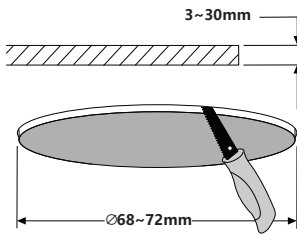

6W DOWNLIGHT EMPOTRABLE

RECESSED DOWNLIGHT

SPOT LED ENCASTRÉ

BH25-6W-CCT-TRIAC-B
 BH25-6W-CCT-TRIAC-N
 BH25-6W-CCT-TRIAC-CR

~ 220-240 V 50/60 Hz

Dimensions (mm)

1

2

3

4

4