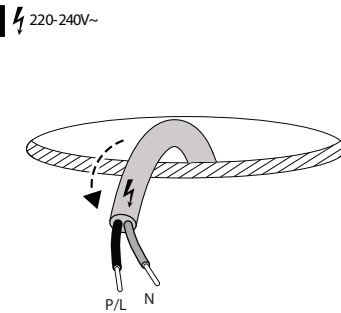

6W DOWNLIGHT EMPOTRABLE

RECESSED DOWNLIGHT

SPOT LED ENCASTRÉ

BH25-6W-CCT-TRIAC-B
 BH25-6W-CCT-TRIAC-N
 BH25-6W-CCT-TRIAC-CR

~ 220-240 V 50/60 Hz

Dimensions (mm)

1

2

3

4

4