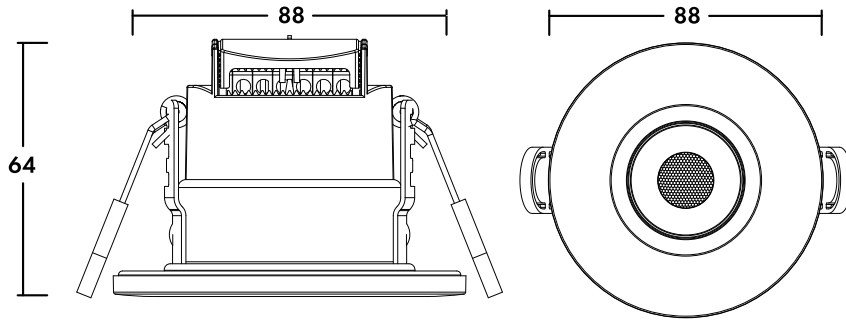

6W DOWNLIGHT EMPOTRABLE

RECESSED DOWNLIGHT

SPOT LED ENCASTRÉ

BH25-6W-CCT-TRIAC-B
 BH25-6W-CCT-TRIAC-N
 BH25-6W-CCT-TRIAC-CR

~ 220-240 V 50/60 Hz

Dimensions (mm)

1

2