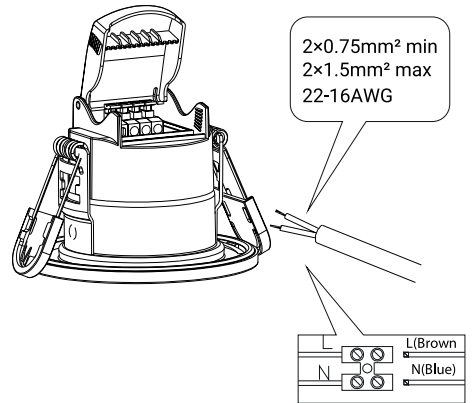

6W DOWNLIGHT EMPOTRABLE

RECESSED DOWNLIGHT

SPOT LED ENCASTRÉ

BH25-6W-CCT-TRIAC-B
BH25-6W-CCT-TRIAC-N
BH25-6W-CCT-TRIAC-CR

~ 220-240 V 50/60 Hz

Dimensions (mm)

1

2

3

4

4