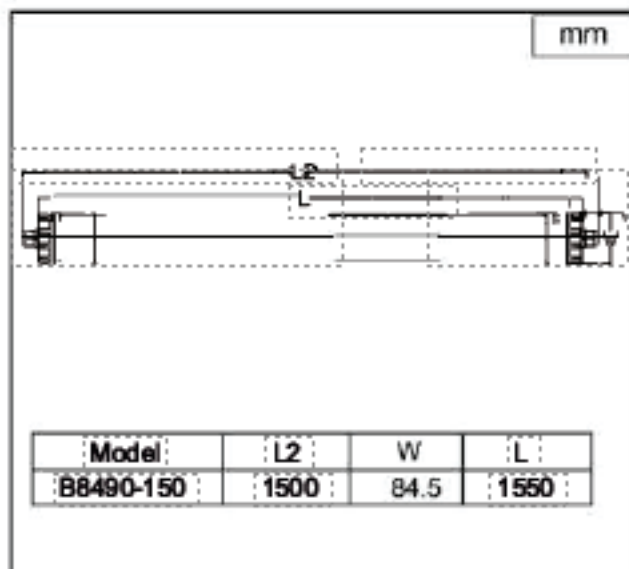

IP65 LED waterproof fixture