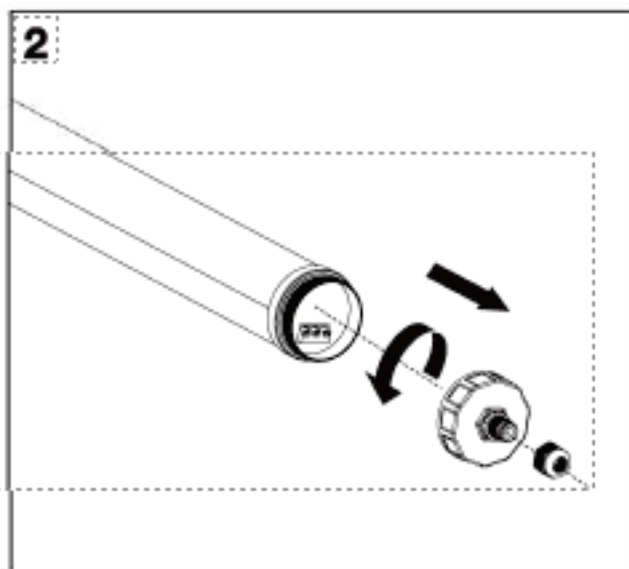

IP65 LED waterproof fixture