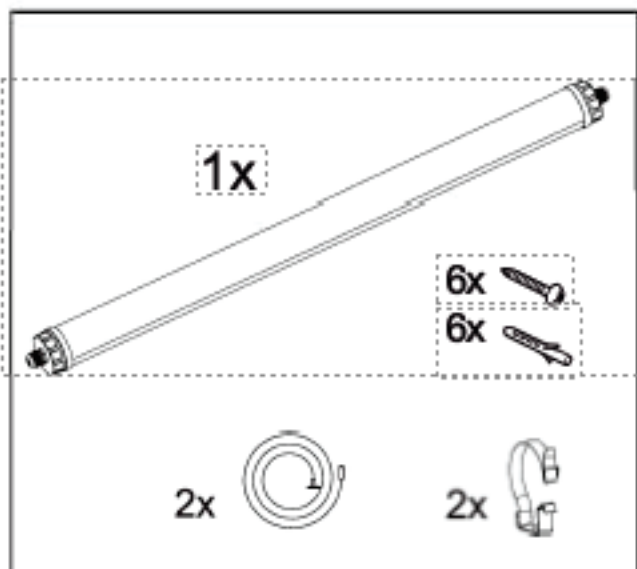

IP65 LED waterproof fixture