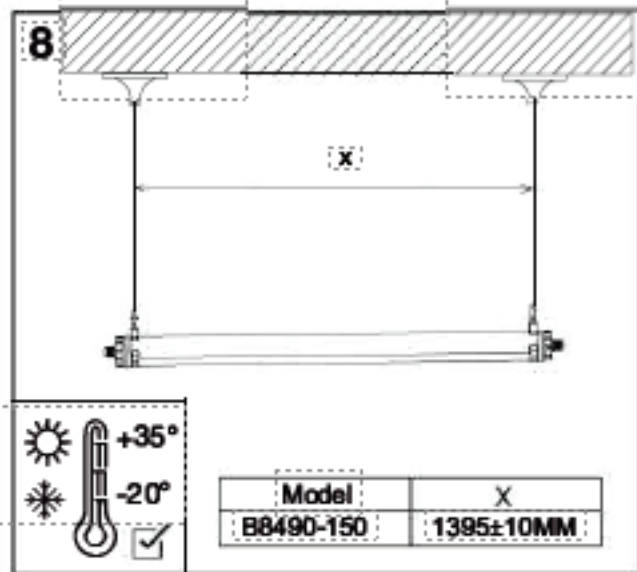

IP65 LED waterproof fixture