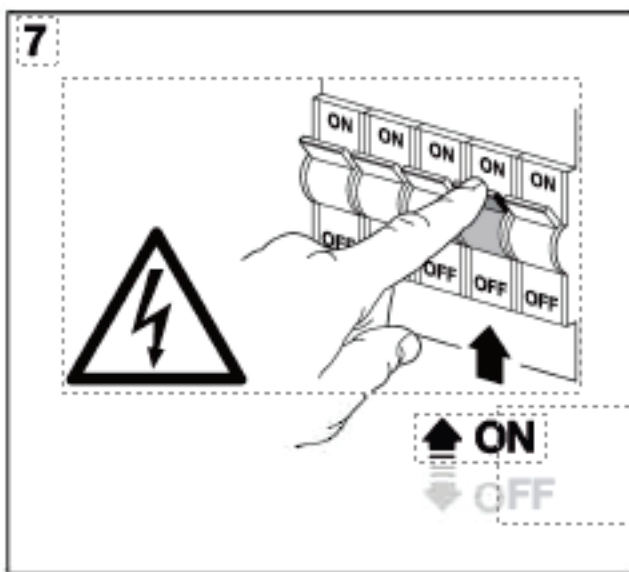

IP65 LED waterproof fixture