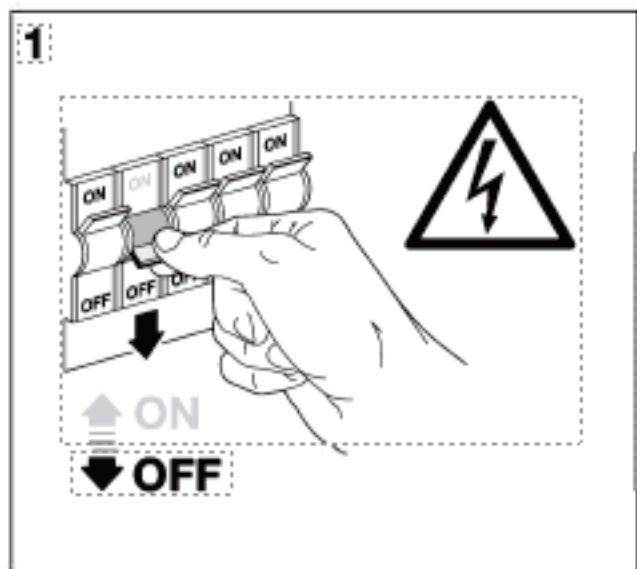

IP65 LED waterproof fixture