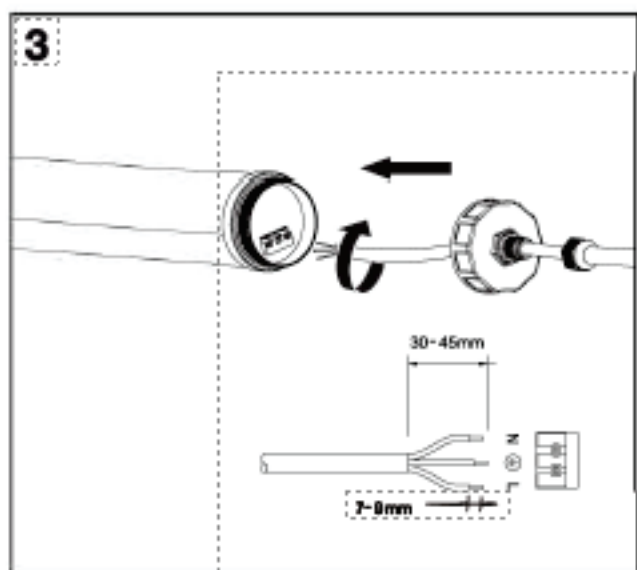

IP65 LED waterproof fixture