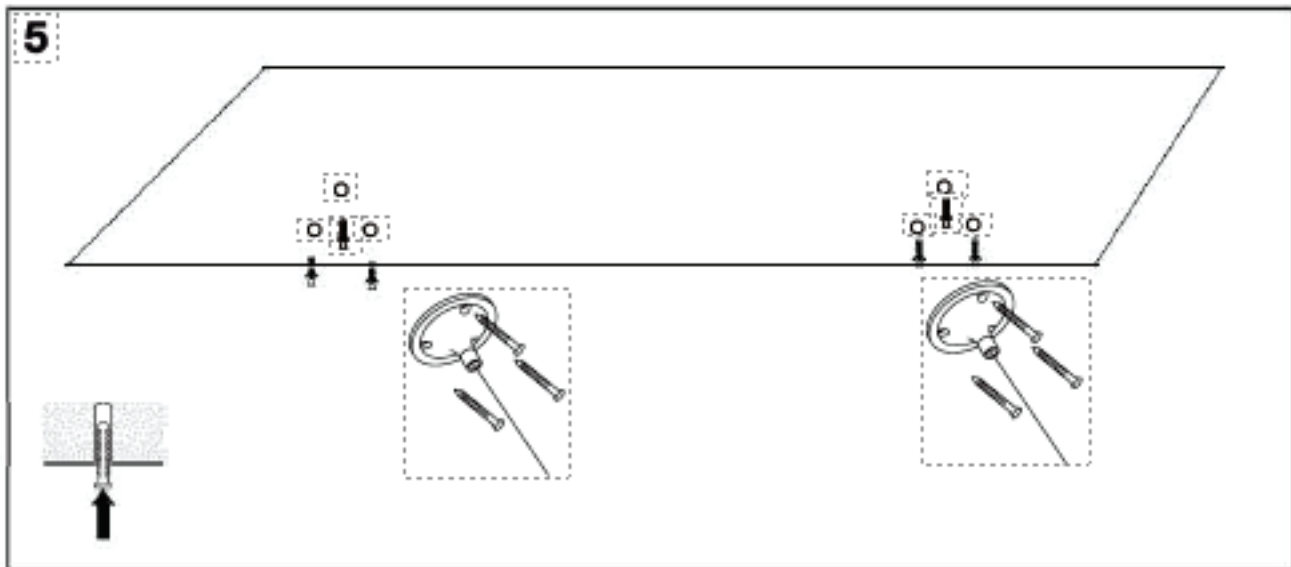

IP65 LED waterproof fixture