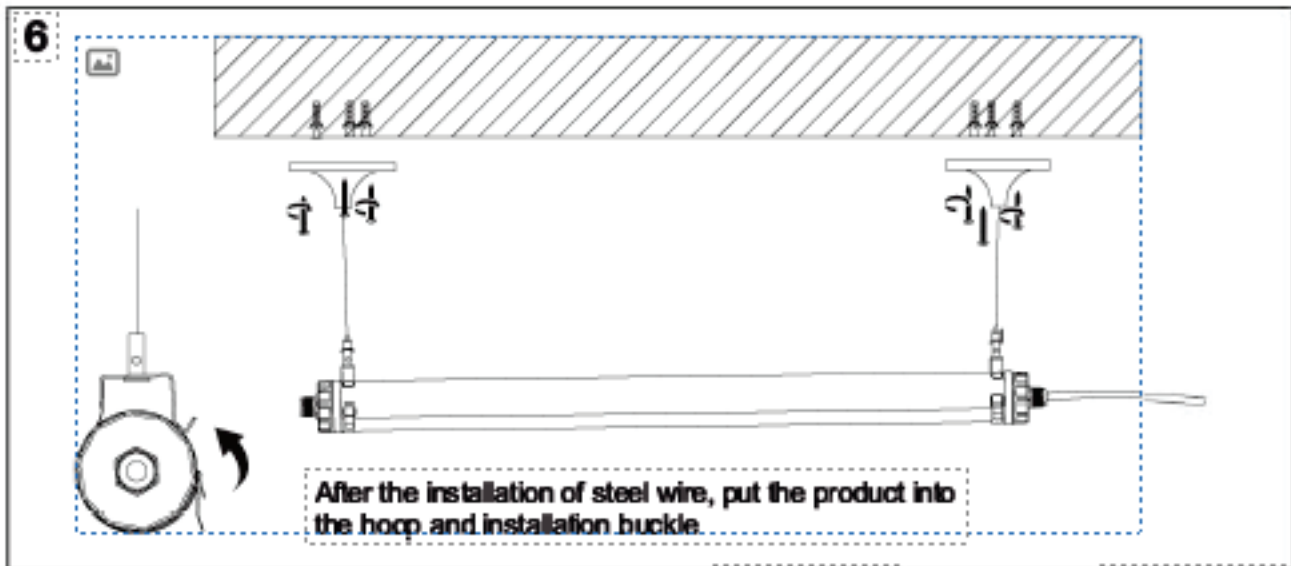

IP65 LED waterproof fixture