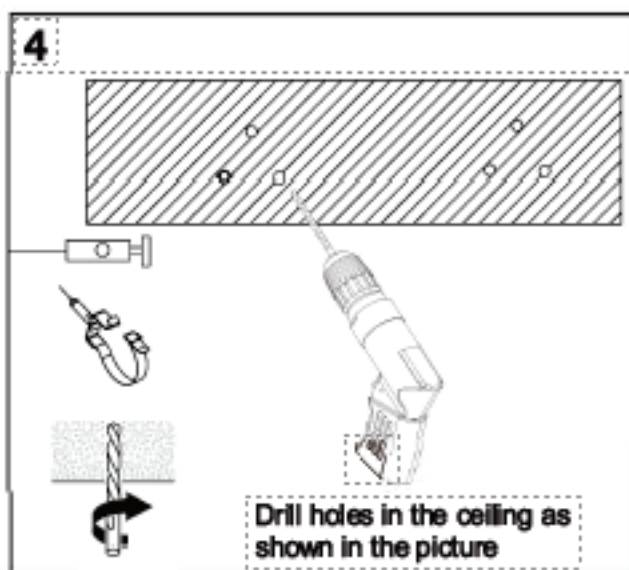

IP65 LED waterproof fixture