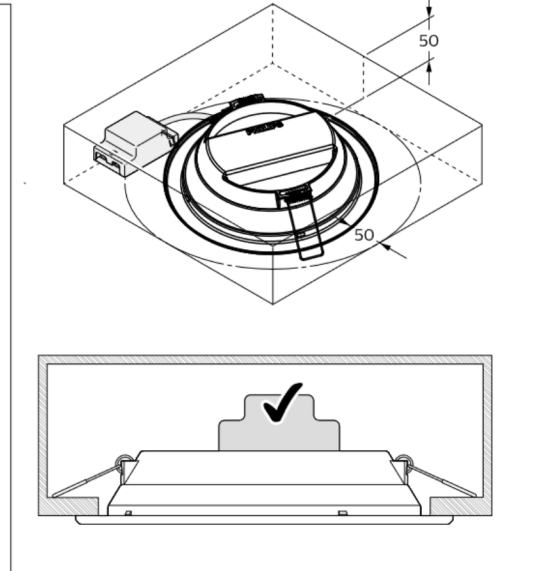

PHILIPS

Ledinaire SlimDownlight

DN065B G2

			P (W)	A	B	Ø mm	kg
DN065 G2 LED10	830	950	11	175	146	150-155	0.21
	840	1000					
DN065 G2 LED20	830	1850	22	225	196	200-205	0.33
	840	2000					

SIGNIFY

Brand	Philips
Product Family	LUMMINAIRES
Shape	Round
Wattage	NA
Template Ref.	NA
SGS number	5710641
12-NC.NBR	324165469883
Masterdrawing	NA
CRC Ref.	CRC000

- Legend
- 12NC
- Barcode
- Diecut
- Number of colors
- Trapping/Bleed
- Images hires
- Jobsizes

Approval

- QC Lithographer SGS Shanghai Production
- Product Manager bryce.du@signify.com
- Traffic Manager Micky He

SIGNIFY	
Brand	Philips
Product Family	LUMMINAIRES
Shape	Round
Wattage	NA
Template Ref.	NA
SGS number	5710641
12-NC.NBR	324165469883
Masterdrawing	NA
CRC Ref.	CRC000
Barcode No.	NA
Operator(s)	steveuo
VERSION No.	v2
Date in	20150514
Date amended	20190402
Black	diecut
Date Check <input type="checkbox"/> Check briefing Traffic	
Artwork document <input type="checkbox"/> Legend <input type="checkbox"/> 12NC <input type="checkbox"/> Barcode <input type="checkbox"/> Diecut <input type="checkbox"/> Number of colors <input type="checkbox"/> Trapping/Bleed <input type="checkbox"/> Images hires <input type="checkbox"/> Jobsizes	
Approval	
<input type="checkbox"/> QC Lithographer	SGS Shanghai Production
<input type="checkbox"/> Product Manager	bryce.du@signify.com
<input type="checkbox"/> Traffic Manager	Micky He