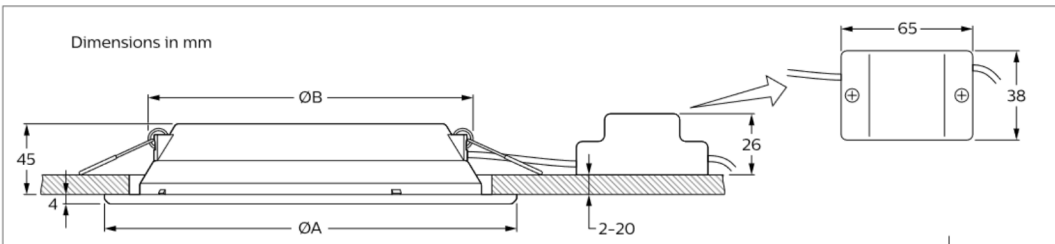

PHILIPS

Ledinaire SlimDownlight

DN065B G2

			P (W)	A	B	Ø mm	kg
DN065 G2 LED10	830	950	11	175	146	150-155	0.21
	840	1000					
DN065 G2 LED20	830	1850	22	225	196	200-205	0.33
	840	2000					

SIGNIFY

Brand	Philips
Product Family	LUMMINAIRES
Shape	Round
Wattage	NA
Template Ref.	NA
SGS number	5710641
12-NC.NBR	324165469883
Masterdrawing	NA
CRC Ref.	CRC000

- Legend
- 12NC
- Barcode
- Diecut
- Number of colors
- Trapping/Bleed
- Images hires
- Jobsizes

Approval

- QC Lithographer SGS Shanghai Production
- Product Manager bryce.du@signify.com
- Traffic Manager Micky He

SIGNIFY	
Brand	Philips
Product Family	LUMMINAIRES
Shape	Round
Wattage	NA
Template Ref.	NA
SGS number	5710641
12-NC.NBR	324165469883
Masterdrawing	NA
CRC Ref.	CRC000
Barcode No.	NA
Operator(s)	steveuo
VERSION No.	v2
Date in	20150514
Date amended	20190402
Black	diecut
Date Check <input type="checkbox"/> Check briefing Traffic	
Artwork document <input type="checkbox"/> Legend <input type="checkbox"/> 12NC <input type="checkbox"/> Barcode <input type="checkbox"/> Diecut <input type="checkbox"/> Number of colors <input type="checkbox"/> Trapping/Bleed <input type="checkbox"/> Images hires <input type="checkbox"/> Jobsizes	
Approval	
<input type="checkbox"/> QC Lithographer	SGS Shanghai Production
<input type="checkbox"/> Product Manager	bryce.du@signify.com
<input type="checkbox"/> Traffic Manager	Micky He