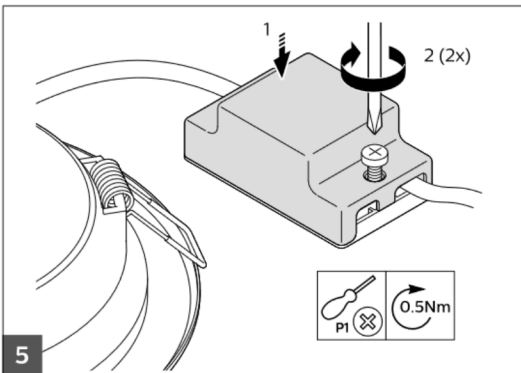

- Legend
- 12NC
- Barcode
- Diecut
- Number of colors
- Trapping/Bleed
- Images hires
- Jobsizes

Approval

- QC Lithographer SGS Shanghai Production
- Product Manager bryce.du@signify.com
- Traffic Manager Micky He

The product should only be installed indoors.
 The product is not dimmable.
 The external flexible cable or cord of this luminaire cannot be replaced. If the cord is damaged, the luminaire shall be destroyed.
 The product is only suitable for mounting on the ceiling.

SIGNIFY	
Brand	Philips
Product Family	LUMMINAIRES
Shape	Round
Wattage	NA
Template Ref.	NA
SGS number	5710641
12-NC.NBR	324165469883
Masterdrawing	NA
CRC Ref.	CRC000
Barcode No.	NA
Operator(s)	steveuo
VERSION No.	v2
Date in	20150514
Date amended	20190402
Black	diecut
Date Check <input type="checkbox"/> Check briefing Traffic	
Artwork document <input type="checkbox"/> Legend <input type="checkbox"/> 12NC <input type="checkbox"/> Barcode <input type="checkbox"/> Diecut <input type="checkbox"/> Number of colors <input type="checkbox"/> Trapping/Bleed <input type="checkbox"/> Images hires <input type="checkbox"/> Jobsizes	
Approval	
<input type="checkbox"/> QC Lithographer	SGS Shanghai Production
<input type="checkbox"/> Product Manager	bryce.du@signify.com
<input type="checkbox"/> Traffic Manager	Micky He