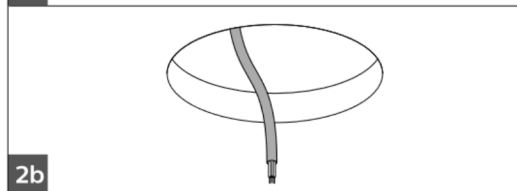

PHILIPS

Ledinaire SlimDownlight

DN065B G2

			P (W)	A	B	Ø mm	kg
DN065 G2 LED10	830	950	11	175	146	150-155	0.21
	840	1000					
DN065 G2 LED20	830	1850	22	225	196	200-205	0.33
	840	2000					

SIGNIFY

Brand	Philips
Product Family	LUMMINAIRES
Shape	Round
Wattage	NA
Template Ref.	NA
SGS number	5710641
12-NC.NBR	324165469883
Masterdrawing	NA
CRC Ref.	CRC000

- Legend
- 12NC
- Barcode
- Diecut
- Number of colors
- Trapping/Bleed
- Images hires
- Jobsizes

Approval

- QC Lithographer SGS Shanghai Production
- Product Manager bryce.du@signify.com
- Traffic Manager Micky He