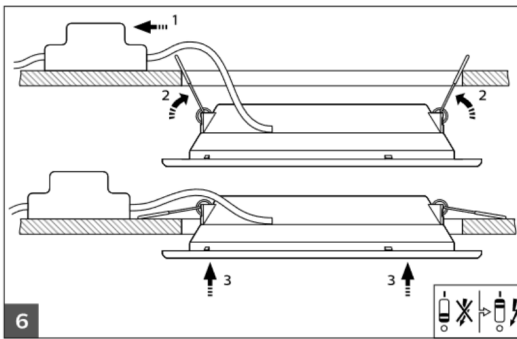

PHILIPS

Ledinaire SlimDownlight

DN065B G2

			P (W)	A	B	Ø mm	kg
DN065 G2 LED10	830	950	11	175	146	150-155	0.21
	840	1000					
DN065 G2 LED20	830	1850	22	225	196	200-205	0.33
	840	2000					

SIGNIFY

Brand	Philips
Product Family	LUMMINAIRES
Shape	Round
Wattage	NA
Template Ref.	NA
SGS number	5710641
12-NC.NBR	324165469883
Masterdrawing	NA
CRC Ref.	CRC000

- Legend
- 12NC
- Barcode
- Diecut
- Number of colors
- Trapping/Bleed
- Images hires
- Jobsizes

Approval

- QC Lithographer SGS Shanghai Production
- Product Manager bryce.du@signify.com
- Traffic Manager Micky He

SIGNIFY	
Brand	Philips
Product Family	LUMMINAIRES
Shape	Round
Wattage	NA
Template Ref.	NA
SGS number	5710641
12-NC.NBR	324165469883
Masterdrawing	NA
CRC Ref.	CRC000
Barcode No.	NA
Operator(s)	steveuo
VERSION No.	v2
Date in	20150514
Date amended	20190402
Black	diecut
Date Check <input type="checkbox"/> Check briefing Traffic	
Artwork document <input type="checkbox"/> Legend <input type="checkbox"/> 12NC <input type="checkbox"/> Barcode <input type="checkbox"/> Diecut <input type="checkbox"/> Number of colors <input type="checkbox"/> Trapping/Bleed <input type="checkbox"/> Images hires <input type="checkbox"/> Jobsizes	
Approval	
<input type="checkbox"/> QC Lithographer	SGS Shanghai Production
<input type="checkbox"/> Product Manager	bryce.du@signify.com
<input type="checkbox"/> Traffic Manager	Micky He