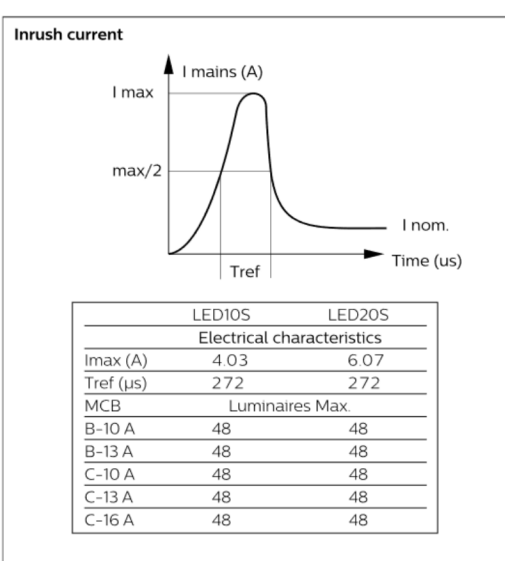

PHILIPS

Ledinaire SlimDownlight

DN065B G2

			P (W)	A	B	Ø mm	kg
DN065 G2 LED10	830	950	11	175	146	150-155	0.21
	840	1000					
DN065 G2 LED20	830	1850	22	225	196	200-205	0.33
	840	2000					

SIGNIFY

Brand	Philips
Product Family	LUMMINAIRES
Shape	Round
Wattage	NA
Template Ref.	NA
SGS number	5710641
12-NC.NBR	324165469883
Masterdrawing	NA
CRC Ref.	CRC000