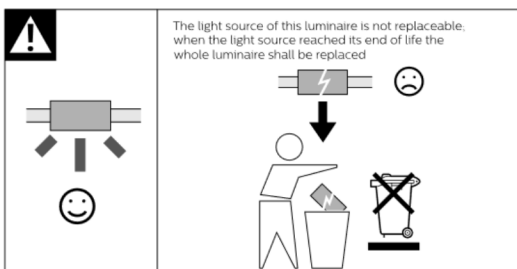

- Legend
- 12NC
- Barcode
- Diecut
- Number of colors
- Trapping/Bleed
- Images hires
- Jobsizes

Approval

- QC Lithographer SGS Shanghai Production
- Product Manager bryce.du@signify.com
- Traffic Manager Micky He

The product should only be installed indoors.
 The product is not dimmable.
 The external flexible cable or cord of this luminaire cannot be replaced. If the cord is damaged, the luminaire shall be destroyed.
 The product is only suitable for mounting on the ceiling.