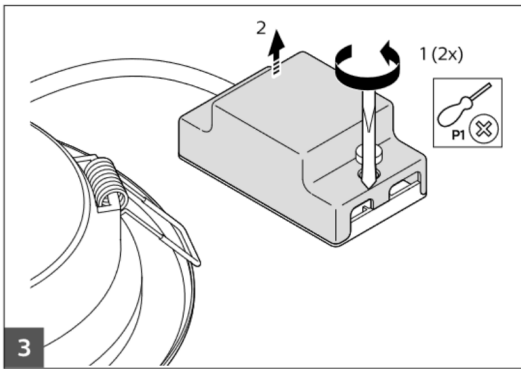

- Legend
- 12NC
- Barcode
- Diecut
- Number of colors
- Trapping/Bleed
- Images hires
- Jobsizes

Approval

- QC Lithographer SGS Shanghai Production
- Product Manager bryce.du@signify.com
- Traffic Manager Micky He

The product should only be installed indoors.
 The product is not dimmable.
 The external flexible cable or cord of this luminaire cannot be replaced. If the cord is damaged, the luminaire shall be destroyed.
 The product is only suitable for mounting on the ceiling.