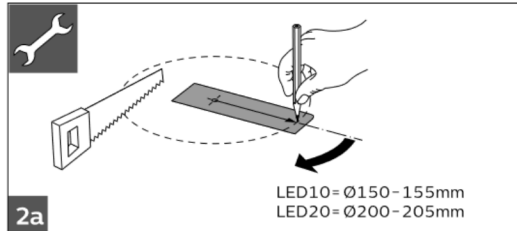

PHILIPS

Ledinaire SlimDownlight

DN065B G2

			P (W)	A	B	Ø mm	kg
DN065 G2 LED10	830	950	11	175	146	150-155	0.21
	840	1000					
DN065 G2 LED20	830	1850	22	225	196	200-205	0.33
	840	2000					

SIGNIFY

Brand	Philips
Product Family	LUMMINAIRES
Shape	Round
Wattage	NA
Template Ref.	NA
SGS number	5710641
12-NC.NBR	324165469883
Masterdrawing	NA
CRC Ref.	CRC000

- Legend
- 12NC
- Barcode
- Diecut
- Number of colors
- Trapping/Bleed
- Images hires
- Jobsizes

Approval

- QC Lithographer SGS Shanghai Production
- Product Manager bryce.du@signify.com
- Traffic Manager Micky He