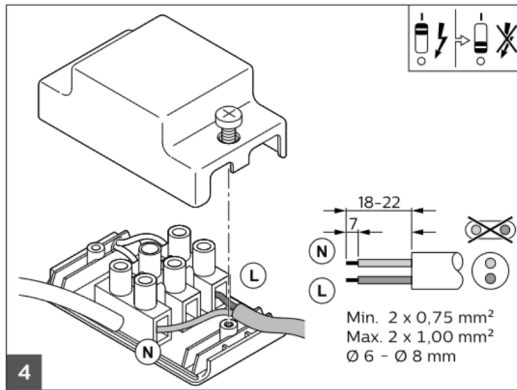

PHILIPS

Ledinaire SlimDownlight

DN065B G2

			P (W)	A	B	Ø mm	kg
DN065 G2 LED10	830	950	11	175	146	150-155	0.21
	840	1000					
DN065 G2 LED20	830	1850	22	225	196	200-205	0.33
	840	2000					

SIGNIFY

Brand	Philips
Product Family	LUMMINAIRES
Shape	Round
Wattage	NA
Template Ref.	NA
SGS number	5710641
12-NC.NBR	324165469883
Masterdrawing	NA
CRC Ref.	CRC000

- Legend
- 12NC
- Barcode
- Diecut
- Number of colors
- Trapping/Bleed
- Images hires
- Jobsizes

Approval

- QC Lithographer SGS Shanghai Production
- Product Manager bryce.du@signify.com
- Traffic Manager Micky He

SIGNIFY	
Brand	Philips
Product Family	LUMMINAIRES
Shape	Round
Wattage	NA
Template Ref.	NA
SGS number	5710641
12-NC.NBR	324165469883
Masterdrawing	NA
CRC Ref.	CRC000
Barcode No.	NA
Operator(s)	steveuo
VERSION No.	v2
Date in	20150514
Date amended	20190402
Black	diecut
Date Check <input type="checkbox"/> Check briefing Traffic	
Artwork document <input type="checkbox"/> Legend <input type="checkbox"/> 12NC <input type="checkbox"/> Barcode <input type="checkbox"/> Diecut <input type="checkbox"/> Number of colors <input type="checkbox"/> Trapping/Bleed <input type="checkbox"/> Images hires <input type="checkbox"/> Jobsizes	
Approval	
<input type="checkbox"/> QC Lithographer	SGS Shanghai Production
<input type="checkbox"/> Product Manager	bryce.du@signify.com
<input type="checkbox"/> Traffic Manager	Micky He