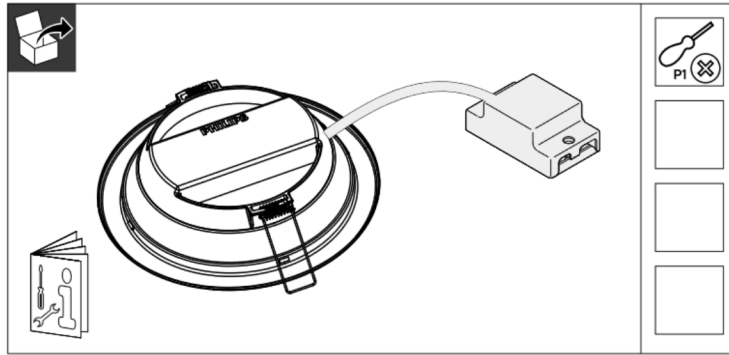

PHILIPS

Ledinaire SlimDownlight

DN065B G2

			P (W)	A	B	Ø mm	kg
DN065 G2 LED10	830	950	11	175	146	150-155	0.21
	840	1000					
DN065 G2 LED20	830	1850	22	225	196	200-205	0.33
	840	2000					

SIGNIFY

Brand	Philips
Product Family	LUMMINAIRES
Shape	Round
Wattage	NA
Template Ref.	NA
SGS number	5710641
12-NC.NBR	324165469883
Masterdrawing	NA
CRC Ref.	CRC000

The product should only be installed indoors.
 The product is not dimmable.
 The external flexible cable or cord of this luminaire cannot be replaced. If the cord is damaged, the luminaire shall be destroyed.
 The product is only suitable for mounting on the ceiling.